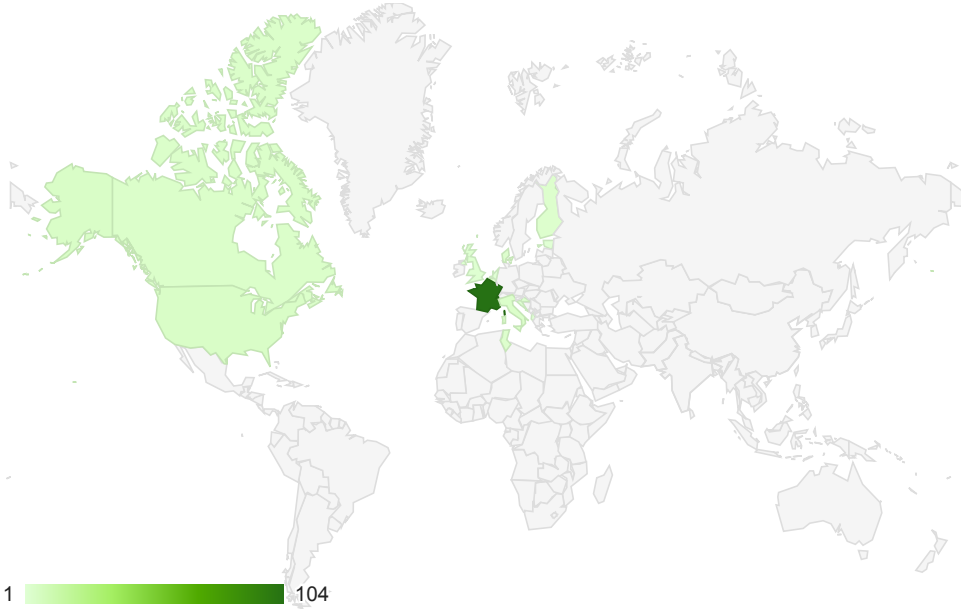

Location

% of visits: 100.00%

Map Overlay

Site Usage

Visits 136 % of Total: 100.00% (136)	Pages / Visit 5.79 Site Avg: 5.79 (0.00%)	Avg. Visit Duration 00:10:24 Site Avg: 00:10:24 (0.00%)	% New Visits 50.74% Site Avg: 50.74% (0.00%)	Bounce Rate 32.35% Site Avg: 32.35% (0.00%)
---	--	--	---	--

Country/Territory	Visits	Pages / Visit	Avg. Visit Duration	% New Visits	Bounce Rate
1. France	104	6.83	00:13:14	39.42%	25.00%
2. United States	5	1.00	00:00:00	100.00%	100.00%
3. Canada	4	1.25	00:01:46	100.00%	75.00%
4. Italy	4	5.25	00:03:48	100.00%	0.00%
5. Belgium	3	3.67	00:01:33	100.00%	33.33%
6. Denmark	3	3.00	00:00:59	33.33%	66.67%
7. Finland	3	3.33	00:01:16	100.00%	0.00%
8. Tunisia	3	1.00	00:00:00	100.00%	100.00%
9. United Kingdom	2	1.50	00:00:30	100.00%	50.00%
10. Croatia	2	3.00	00:01:38	50.00%	50.00%
11. Albania	1	1.00	00:00:00	100.00%	100.00%
12. Estonia	1	3.00	00:00:36	100.00%	0.00%
13. Netherlands	1	1.00	00:00:00	100.00%	100.00%